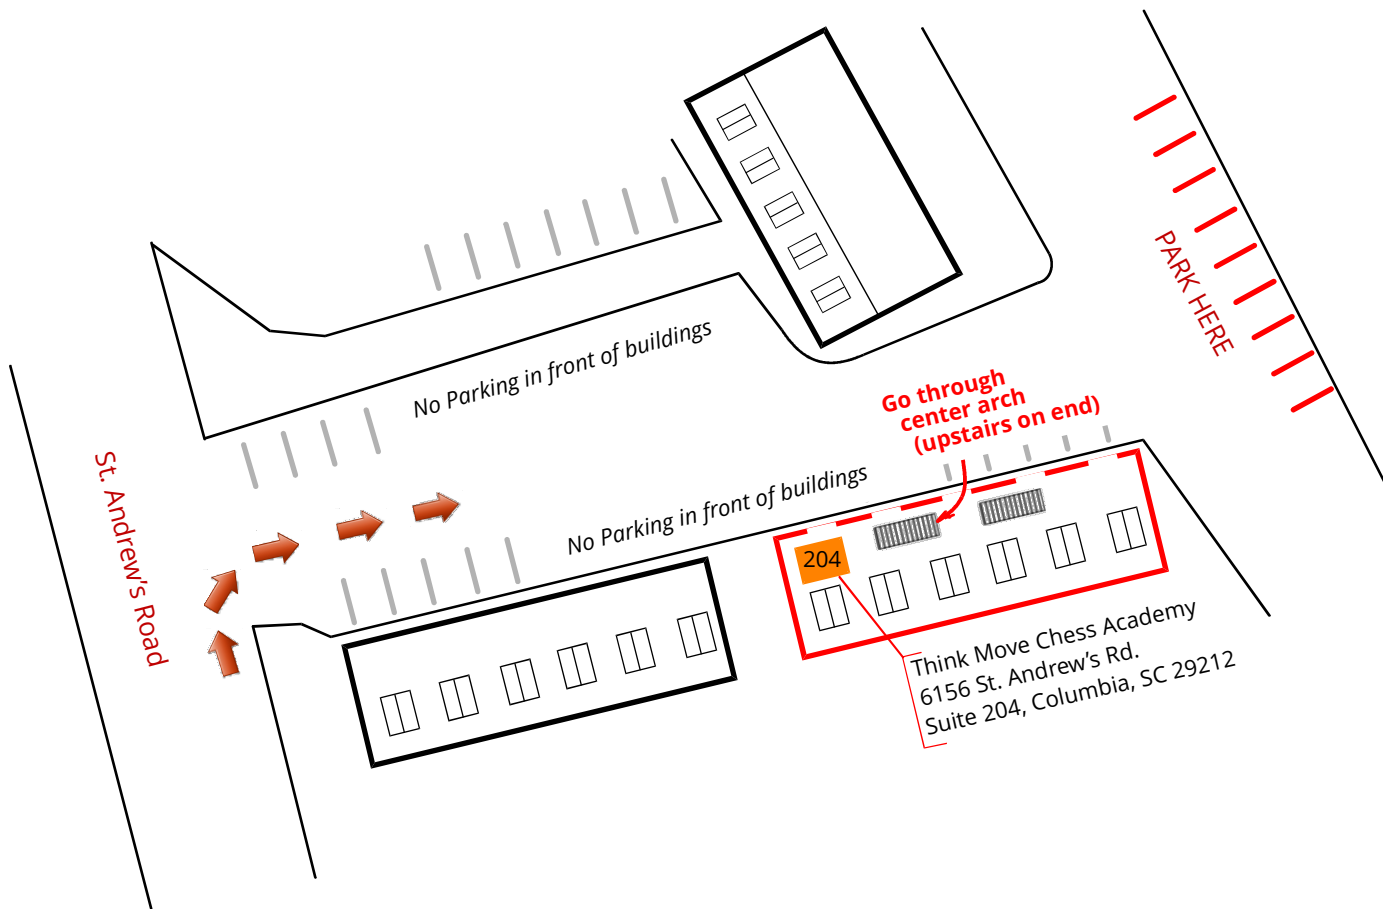

**Think Move Chess Academy**  
**6156 St. Andrew's Rd, STE 204**  
**Columbia, SC 29212**

<https://www.thinkmovechess.com/chess-academy>